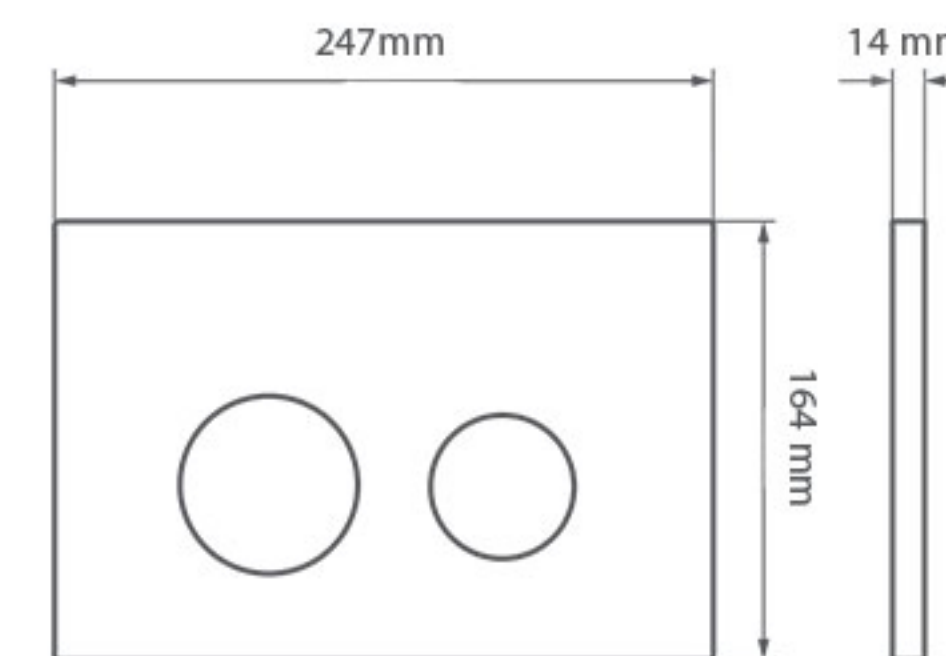

THE PERFECT SHAPE: THE CIRCLE

10 Serie flush plates bring a bit of whimsy to your bathroom with their simple, geometric look. A straightforward visual metaphor (small button for half flush, large button for full flush) makes them easy to use, even if you've never seen a flush plate before.

کلیدهای تخلیه سری ۱۰ با طراحی مینیمال، تنوع را به سرویس بهداشتی شما می آورد. ظاهری ساده و کارا (کلید کوچک برای تخلیه کوتاه، کلید بزرگ برای تخلیه کامل) استفاده از فلاش تانک را حتی در صورت عدم آشنایی با کلید تخلیه دو زمانه آسان نموده است.

- 8 color / finishes options
  در ۸ رنگ و پوشش متفاوت
- High-quality molded ABS.
  مواد ABS تزریقی با کیفیت عالی