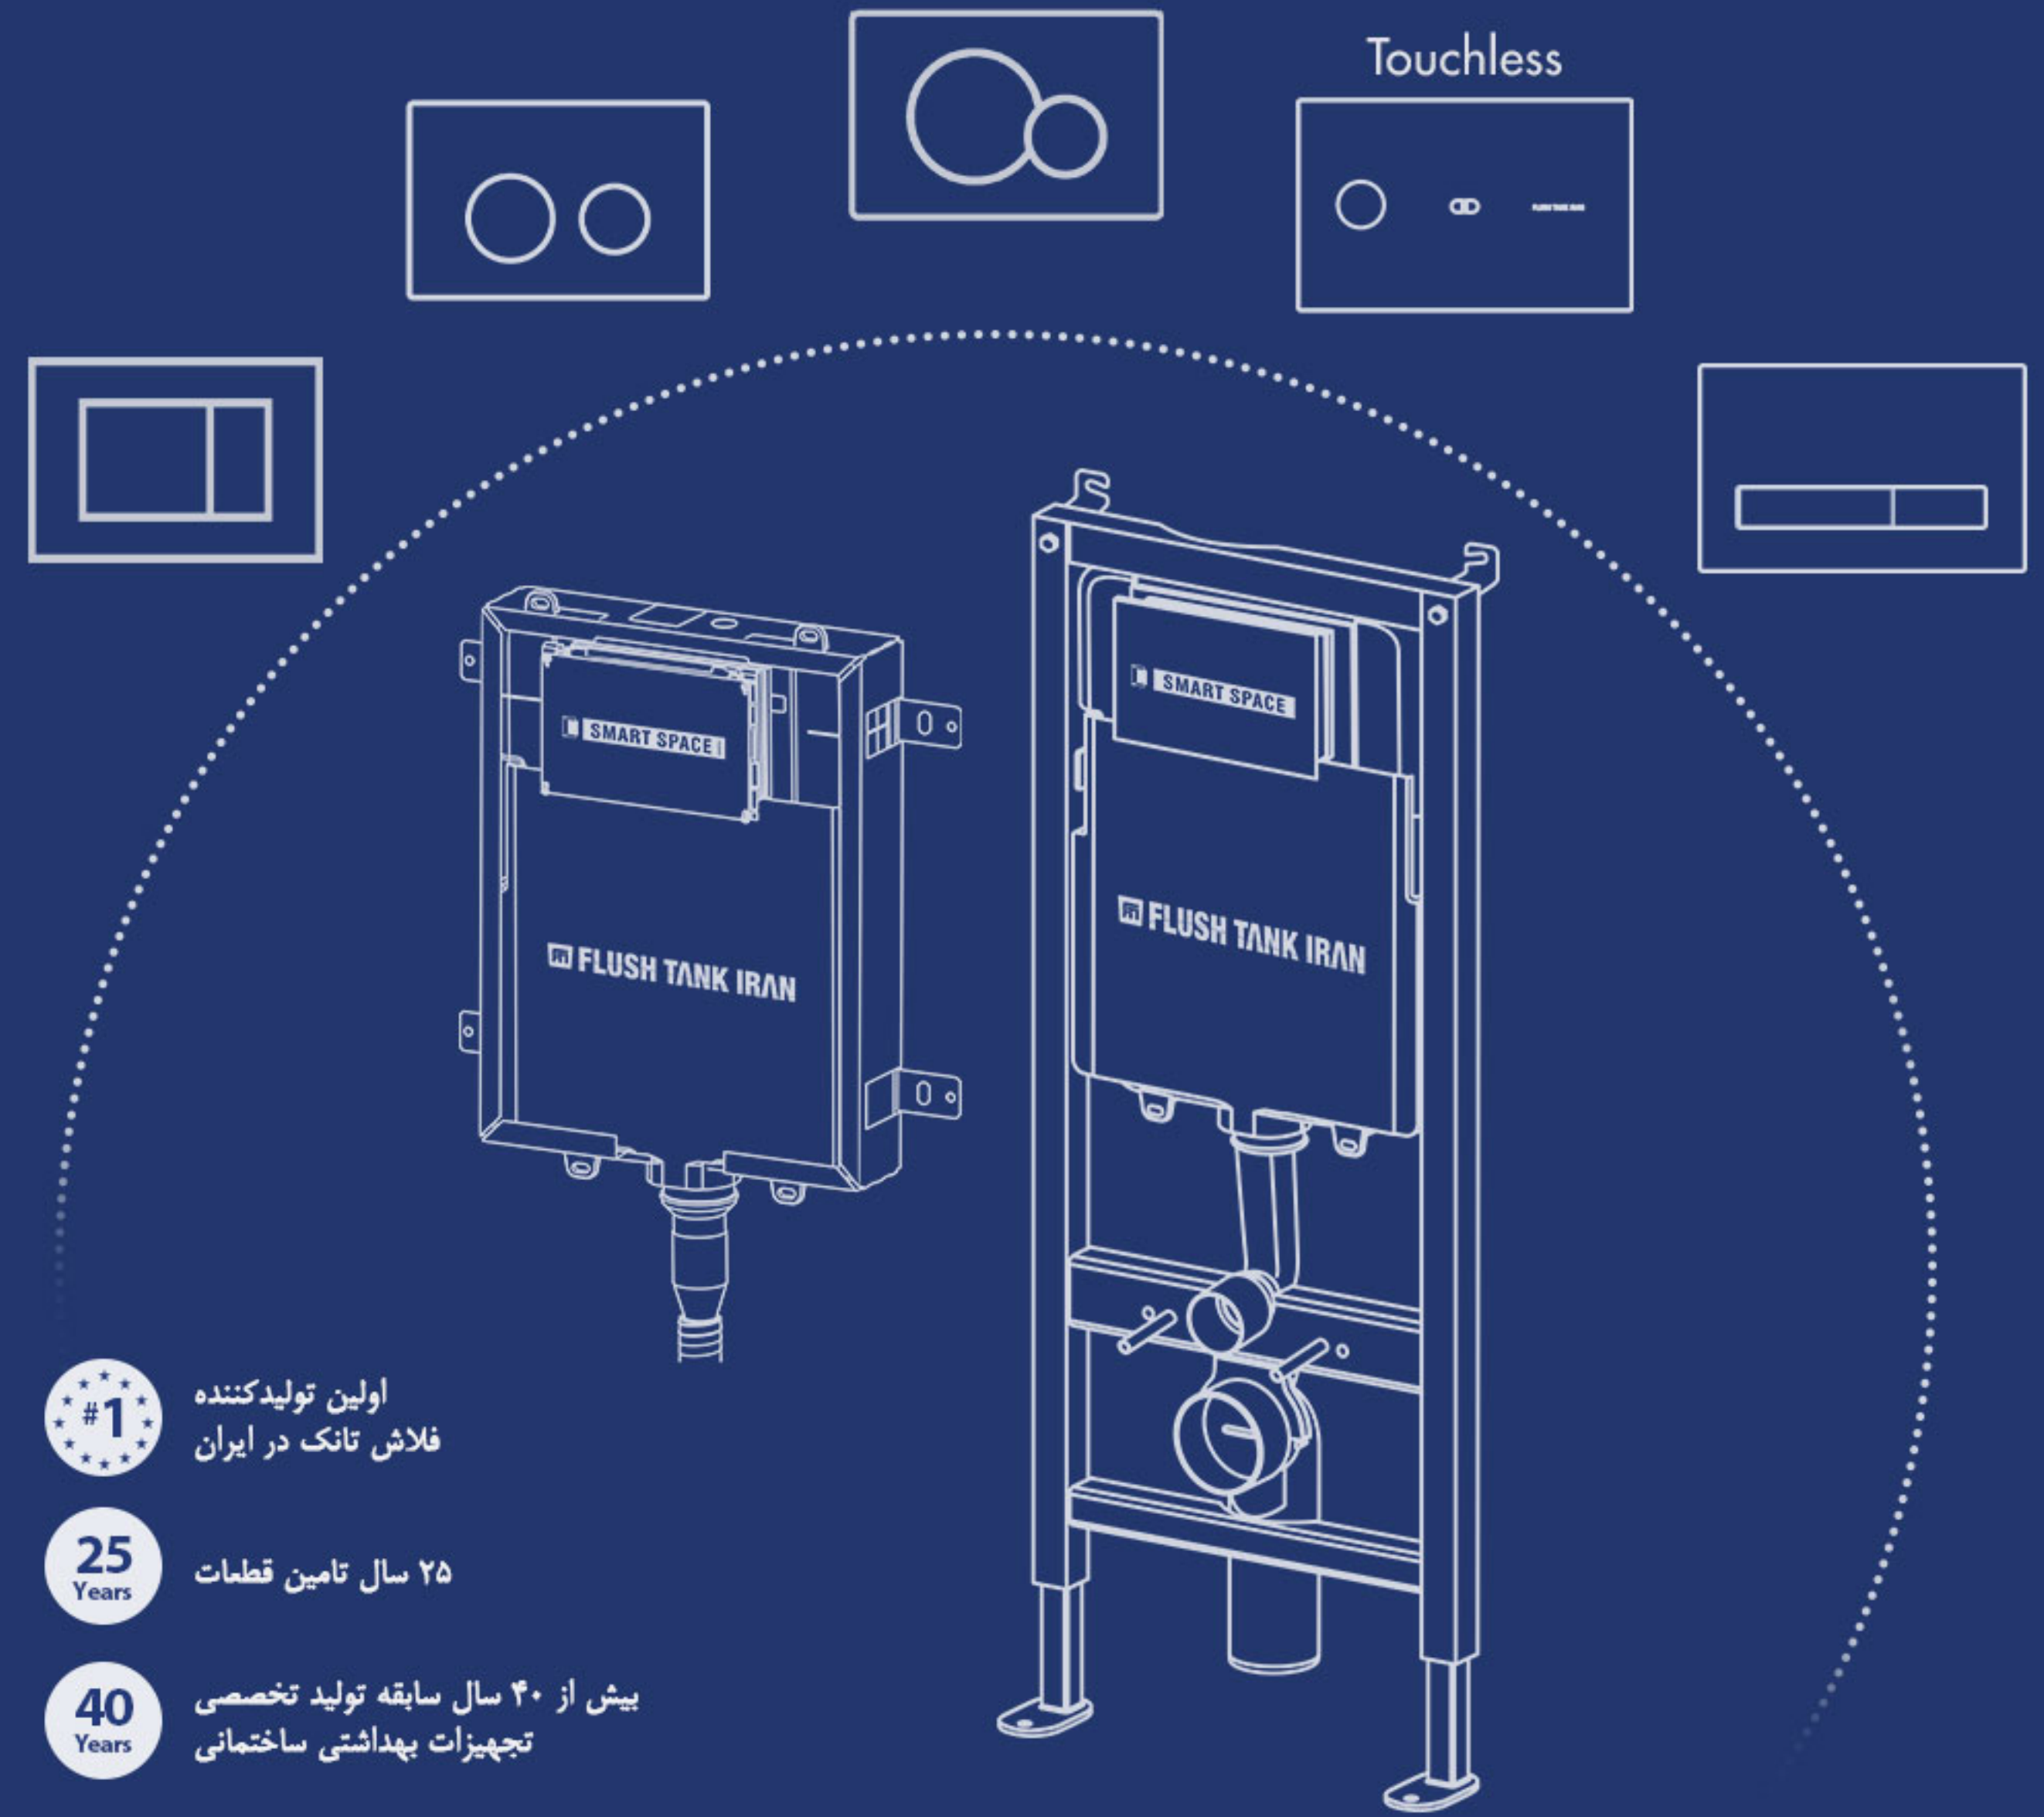

FTI FLUSH PLATES FOR EVERY APPLICATION

کلید های توکار فلاش تانک ایران برای هر نوع سرویس بهداشتی

FTI plates not only come in a large variety of designs, but also for every application. Be it at home, in a semipublic place like a hospital, or in a public place with a high traffic like e.g. an airport: there is an actuator plate for every requirement.

کلید های توکار ما نه تنها تنوع گسترده ای دارند بلکه برای کاربردهای متنوعی نیز طراحی شده اند. برای استفاده در منزل، مکان های نیمه عمومی مانند هتل ها یا در مکان های عمومی با تردد زیاد مانند یک مرکز تجاری یا فرودگاه. برای نیاز هر نوع سرویس بهداشتی یک محصول وجود دارد.

THE PERFECT MATCH FOR ANY BATHROOM

#1

اولین تولیدکننده
فلاش تانک در ایران

25
Years

۲۵ سال تامین قطعات

40
Years

بیش از ۴۰ سال سابقه تولید تخصصی
تجهیزات بهداشتی ساختمانی